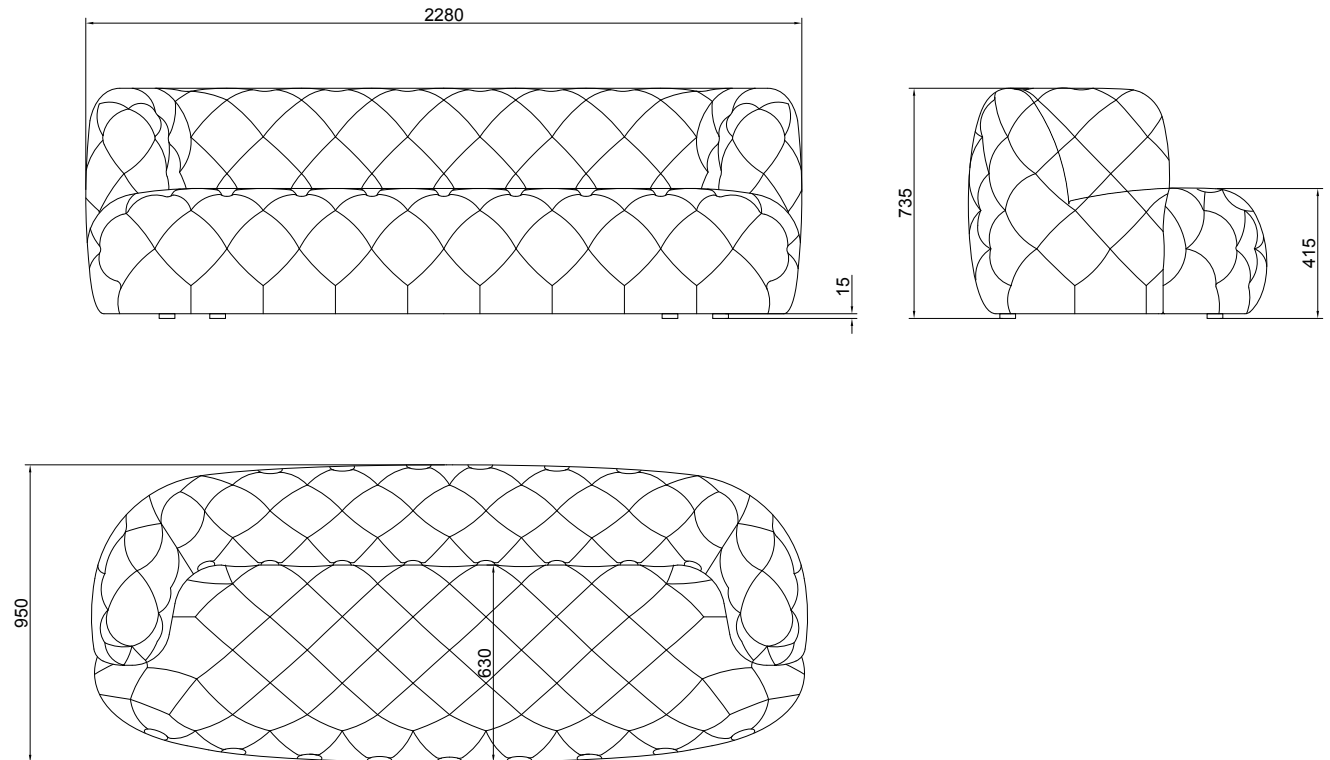

MATERIAL COMPONENTS

Frame: FSC wood 100%
Foam: High Resilience Fire Retardant Foam
Legs: Wood: FSC wood 100%
Surface meets requirements of.:
Reach, Painted: standard 16 CFR 1303 – PASS

SAFETY AND STABILITY

Our products are always developed and tested against EN 16139. 1 & 2.
EN-1021 1 & 2, BS5852 0 & 1, CA TB 117-2013.

PACKAGING MATERIAL & SHIPPING

The use of packaging materials are minimized without compromising protection of the product during transport. Chairs and sofas are protected in a cardboard box and when needed wrapped in a protective layer of recycled plastic. Shipping and transportation is in addition CO2 neutral.

PACKAGE MEASUREMENTS

76 x 231 x 97 cm, 61 kg

WARRANTY

Warranty against manufacturing defects (materials and craftsmanship) is standard as follows:

Frame: Lifetime
Foam: 5 years
Upholstery/Fabric: 5 years

Wear, tear and damages to the products are not covered under this warranty.

TEXTILE

See our textiles [here](#)

DESIGNER

Line Nevers Krabbenhøft

3-SEATER SOFA