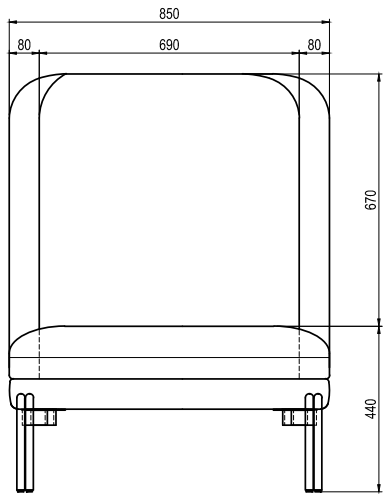

LOUNGE CHAIR