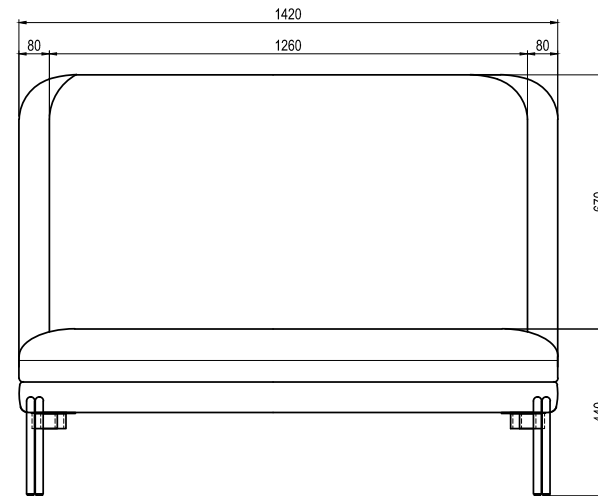

MATERIAL COMPONENTS

Frame: FSC wood 100%
Foam: High Resilience Fire Retardant Foam
Legs: Wood: FSC wood 100%
Surface meets requirements of:
Reach, Painted: standard 16 CFR 1303 – PASS

SAFETY AND STABILITY

Our products are always developed and tested against EN 16139. 1 & 2.
EN-1021 1 & 2, BS5852 0 & 1, CA TB 117-2013.

PACKAGING MATERIAL & SHIPPING

The use of packaging materials are minimized without compromising protection of the product during transport. Chairs and sofas are protected in a cardboard box and when needed wrapped in a protective layer of recycled plastic. Shipping and transportation is in addition CO2 neutral.

PACKAGE MEASUREMENTS

92 x 144 x 83 cm, 37 kg

WARRANTY

Warranty against manufacturing defects (materials and craftsmanship) is standard as follows:

Frame: Lifetime
Foam: 5 years
Upholstery/Fabric: 5 years

Wear, tear and damages to the products are not covered under this warranty.

TEXTILE

See our textiles [here](#)

DESIGNER

Mathias Mouritsen

2-SEATER SOFA