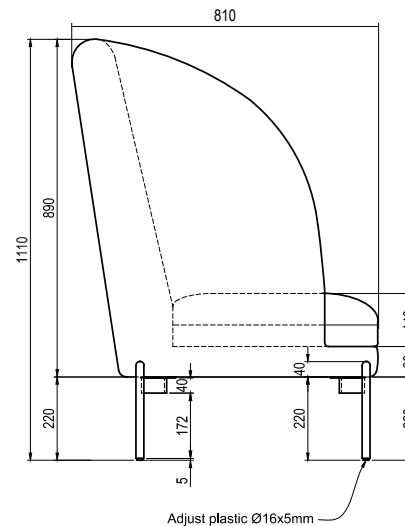

MATERIAL COMPONENTS

Frame: FSC wood 100%
Foam: High Resilience Fire Retardant Foam
Legs: Wood: FSC wood 100%
Surface meets requirements of:
Reach, Painted: standard 16 CFR 1303 – PASS

SAFETY AND STABILITY

Our products are always developed and tested against EN 16139. 1 & 2.
EN-1021 1 & 2, BS5852 0 & 1, CA TB 117-2013.

PACKAGING MATERIAL & SHIPPING

The use of packaging materials are minimized without compromising protection of the product during transport. Chairs and sofas are protected in a cardboard box and when needed wrapped in a protective layer of recycled plastic. Shipping and transportation is in addition CO2 neutral.

PACKAGE MEASUREMENTS

92 x 144 x 83 cm, 37 kg

WARRANTY

Warranty against manufacturing defects (materials and craftsmanship) is standard as follows:

Frame: Lifetime
Foam: 5 years
Upholstery/Fabric: 5 years

Wear, tear and damages to the products are not covered under this warranty.

TEXTILE

See our textiles [here](#)

DESIGNER

Mathias Mouritsen

2-SEATER SOFA