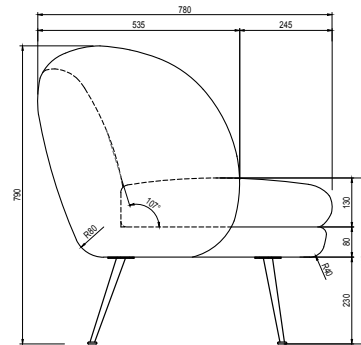

MATERIAL COMPONENTS

Frame: FSC wood 100%

Foam: High Resilience Fire Retardant Foam

Legs: Wood: FSC wood 100%

Surface meets requirements of.:

Reach, Painted: standard 16 CFR 1303 – PASS

SAFETY AND STABILITY

Our products are always developed and tested against EN 16139. 1 & 2.

EN-1021 1 & 2, BS5852 0 & 1, CA TB 117-2013.

PACKAGING MATERIAL & SHIPPING

The use of packaging materials are minimized without compromising protection of the product during transport. Chairs and sofas are protected in a cardboard box and when needed wrapped in a protective layer of recycled plastic. Shipping and transportation is in addition CO2 neutral.

PACKAGE MEASUREMENTS

59 x 84 x 80 cm, 22 kg

WARRANTY

Warranty against manufacturing defects (materials and craftsmanship) is standard as follows:

Frame: Lifetime

Foam: 5 years

Upholstery/Fabric: 5 years

Wear, tear and damages to the products are not covered under this warranty.

TEXTILE

See our textiles [here](#)

DESIGNER

Nikoline Tryde Hølund

LOUNGE CHAIR