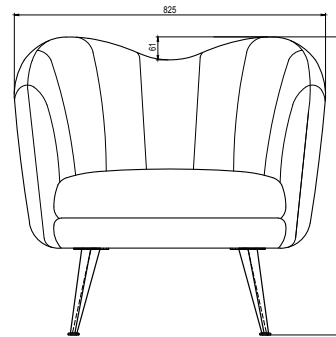

MATERIAL COMPONENTS

Frame: FSC wood 100%

Foam: High Resilience Fire Retardant Foam

Legs: Wood: FSC wood 100%

Surface meets requirements of.:

Reach, Painted: standard 16 CFR 1303 – PASS

SAFETY AND STABILITY

Our products are always developed and tested against EN 16139. 1 & 2.

EN-1021 1 & 2, BS5852 0 & 1, CA TB 117-2013.

PACKAGING MATERIAL & SHIPPING

The use of packaging materials are minimized without compromising protection of the product during transport. Chairs and sofas are protected in a cardboard box and when needed wrapped in a protective layer of recycled plastic. Shipping and transportation is in addition CO2 neutral.

PACKAGE MEASUREMENTS

59 x 84 x 80 cm, 22 kg

WARRANTY

Warranty against manufacturing defects (materials and craftsmanship) is standard as follows:

Frame: Lifetime

Foam: 5 years

Upholstery/Fabric: 5 years

Wear, tear and damages to the products are not covered under this warranty.

TEXTILE

See our textiles [here](#)

DESIGNER

Nikoline Tryde Hølund

LOUNGE CHAIR