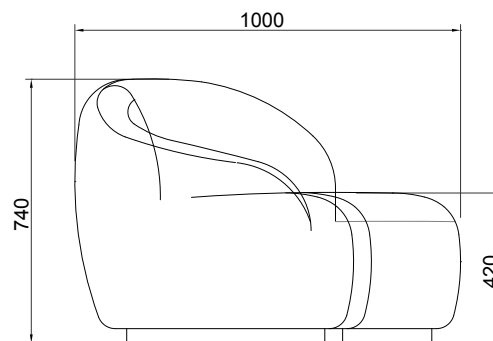

MATERIAL COMPONENTS

Frame: FSC wood 100%
Foam: High Resilience Fire Retardant Foam
Legs: Wood: FSC wood 100%
Surface meets requirements of.:
Reach, Painted: standard 16 CFR 1303 – PASS

SAFETY AND STABILITY

Our products are always developed and tested against EN 16139. 1 & 2.
EN-1021 1 & 2, BS5852 0 & 1, CA TB 117-2013.

PACKAGING MATERIAL & SHIPPING

The use of packaging materials are minimized without compromising protection of the product during transport. Chairs and sofas are protected in a cardboard box and when needed wrapped in a protective layer of recycled plastic. Shipping and transportation is in addition CO2 neutral.

PACKAGE MEASUREMENTS

77 x179 x 102 cm, 42 kg

WARRANTY

Warranty against manufacturing defects (materials and craftsmanship) is standard as follows:

Frame: Lifetime
Foam: 5 years
Upholstery/Fabric: 5 years

Wear, tear and damages to the products are not covered under this warranty.

TEXTILE

See our textiles [here](#)

DESIGNER

Nikoline Tryde Hølund

2.5-SEATER SOFA, RIGHT