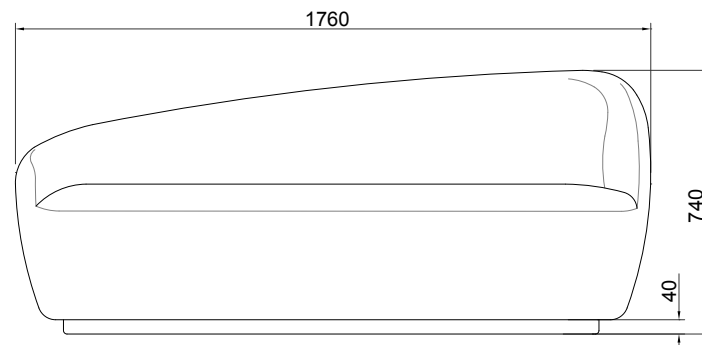

MATERIAL COMPONENTS

Frame: FSC wood 100%
Foam: High Resilience Fire Retardant Foam
Legs: Wood: FSC wood 100%
Surface meets requirements of.:
Reach, Painted: standard 16 CFR 1303 – PASS

SAFETY AND STABILITY

Our products are always developed and tested against EN 16139. 1 & 2.
EN-1021 1 & 2, BS5852 0 & 1, CA TB 117-2013.

PACKAGING MATERIAL & SHIPPING

The use of packaging materials are minimized without compromising protection of the product during transport. Chairs and sofas are protected in a cardboard box and when needed wrapped in a protective layer of recycled plastic. Shipping and transportation is in addition CO2 neutral.

PACKAGE MEASUREMENTS

77 x179 x 102 cm, 42 kg

WARRANTY

Warranty against manufacturing defects (materials and craftsmanship) is standard as follows:

Frame: Lifetime
Foam: 5 years
Upholstery/Fabric: 5 years

Wear, tear and damages to the products are not covered under this warranty.

TEXTILE

See our textiles [here](#)

DESIGNER

Nikoline Tryde Hølund

2.5-SEATER SOFA, RIGHT