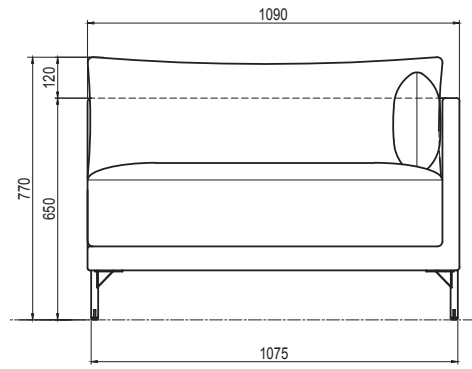

Vincent

1-SEATER CHAISE LOUNGE MODULE, LEFT

Vincent 1-seater chaise lounge module with armrest on the left side is a luxury comfort lounge floater and a bit lower and deeper than most of our sofas. Inspired by Italian style lounge sofas this is the sofa you'd want to float in rather than sit in! Even though the design is rigorous and streamlined the general look and comfort is soft.

SOFACOMPANY

1-SEATER MODULE, ARM LEFT

1-SEATER MODULE, ARM RIGHT

1-SEATER MODULE

1-SEATER CHAISE LOUNGE MODULE, RIGHT