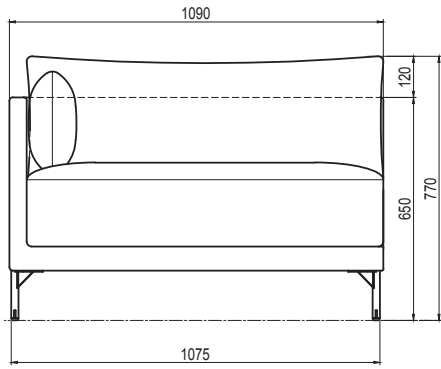

Vincent

1-SEATER CHAISE LOUNGE MODULE, LEFT

Vincent 1-seater chaise lounge module with armrest on the left side is a luxury comfort lounge floater and a bit lower and deeper than most of our sofas. Inspired by Italian style lounge sofas this is the sofa you'd want to float in rather than sit in! Even though the design is rigorous and streamlined the general look and comfort is soft.

SOFACOMPANY

1-SEATER MODULE, ARM LEFT

1-SEATER MODULE, ARM RIGHT

1-SEATER MODULE

1-SEATER CHAISE LOUNGE MODULE, RIGHT