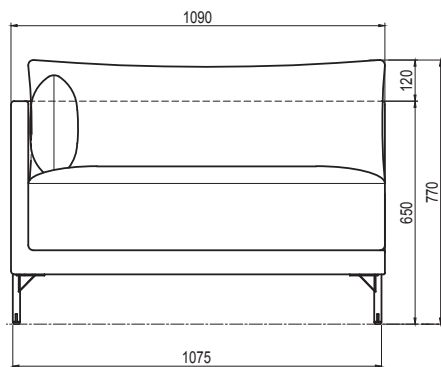

PACKAGE MEASUREMENTS

55 x 98 x 98 cm, 35 kg

WARRANTY

Warranty against manufacturing defects (materials and craftsmanship) is standard as follows:

Frame: Lifetime
Foam: 5 years
Upholstery/Fabric: 5 years

Wear, tear and damages to the products are not covered under this warranty.

TEXTILE

See our textiles [here](#)

DESIGNER

Nikoline Tryde Hølund

1-SEATER CORNER MODULE, LEFT

1-SEATER MODULE

1-SEATER CHAISE LOUNGE MODULE, LEFT

1-SEATER CHAISE LOUNGE MODULE, RIGHT

1-SEATER CORNER MODULE, RIGHT

1-SEATER MODULE, ARM LEFT

1-SEATER MODULE, ARM RIGHT

VINCENT, FOOTREST