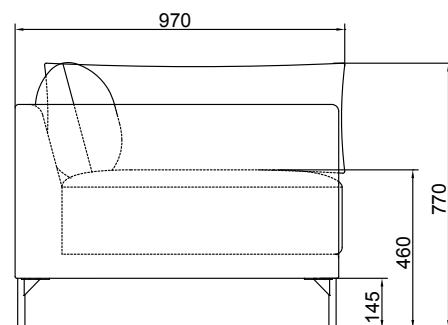

MATERIAL COMPONENTS

Frame: FSC wood 100%
Foam: High Resilience Fire Retardant Foam
Legs: Wood: FSC wood 100%
Surface meets requirements of:
Reach, Painted: standard 16 CFR 1303 – PASS

SAFETY AND STABILITY

Our products are always developed and tested against EN 16139. 1 & 2.
EN-1021 1 & 2, BS5852 0 & 1, CA TB 117-2013.

PACKAGING MATERIAL & SHIPPING

The use of packaging materials are minimized without compromising protection of the product during transport. Chairs and sofas are protected in a cardboard box and when needed wrapped in a protective layer of recycled plastic. Shipping and transportation is in addition CO2 neutral.

PACKAGE MEASUREMENTS

55 x 98 x 98 cm, 35 kg

WARRANTY

Warranty against manufacturing defects (materials and craftsmanship) is standard as follows:

Frame: Lifetime
Foam: 5 years
Upholstery/Fabric: 5 years

Wear, tear and damages to the products are not covered under this warranty.

TEXTILE

See our textiles [here](#)

DESIGNER

Nikoline Tryde Hølund

1-SEATER CORNER MODULE, LEFT