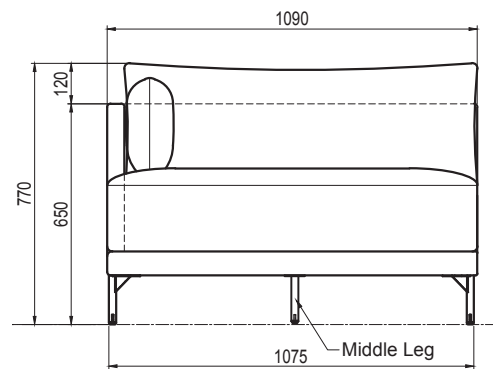

PACKAGE MEASUREMENTS

55 x 98 x 98 cm, 35 kg

WARRANTY

Warranty against manufacturing defects (materials and craftsmanship) is standard as follows:

Frame: Lifetime
Foam: 5 years
Upholstery/Fabric: 5 years

Wear, tear and damages to the products are not covered under this warranty.

TEXTILE

See our textiles [here](#)

DESIGNER

Nikoline Tryde Hølund

1-SEATER CORNER MODULE, LEFT

1-SEATER MODULE

1-SEATER CHAISE LOUNGE MODULE, LEFT

1-SEATER CHAISE LOUNGE MODULE, RIGHT

1-SEATER CORNER MODULE, RIGHT

1-SEATER MODULE, ARM LEFT

1-SEATER MODULE, ARM RIGHT

VINCENT, FOOTREST