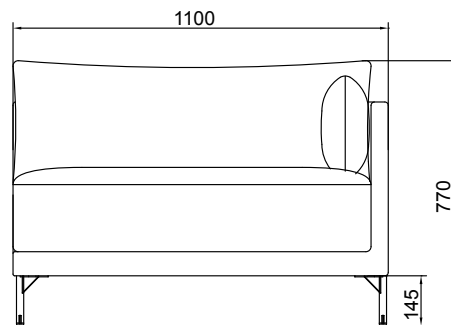

PACKAGE MEASUREMENTS

55 x 98 x 98 cm, 35 kg

WARRANTY

Warranty against manufacturing defects (materials and craftsmanship) is standard as follows:

Frame: Lifetime
Foam: 5 years
Upholstery/Fabric: 5 years

Wear, tear and damages to the products are not covered under this warranty.

TEXTILE

See our textiles [here](#)

DESIGNER

Nikoline Tryde Hølund

1-SEATER CORNER MODULE, LEFT

1-SEATER MODULE

1-SEATER CHAISE LOUNGE MODULE, LEFT

1-SEATER CHAISE LOUNGE MODULE, RIGHT

1-SEATER CORNER MODULE, RIGHT

1-SEATER MODULE, ARM LEFT

1-SEATER MODULE, ARM RIGHT

VINCENT, FOOTREST