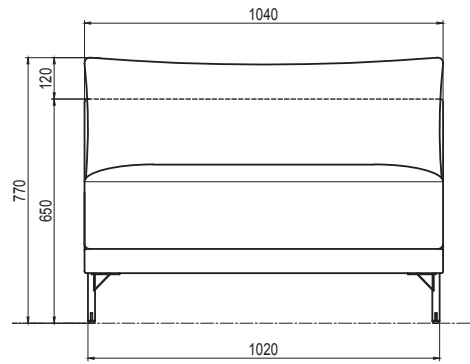

PACKAGE MEASUREMENTS

55 x 98 x 98 cm, 35 kg

WARRANTY

Warranty against manufacturing defects (materials and craftsmanship) is standard as follows:

Frame: Lifetime
Foam: 5 years
Upholstery/Fabric: 5 years

Wear, tear and damages to the products are not covered under this warranty.

TEXTILE

See our textiles [here](#)

DESIGNER

Nikoline Tryde Hølund

1-SEATER CORNER MODULE, LEFT

1-SEATER MODULE

1-SEATER CHAISE LOUNGE MODULE, LEFT

1-SEATER CHAISE LOUNGE MODULE, RIGHT

1-SEATER CORNER MODULE, RIGHT

1-SEATER MODULE, ARM LEFT

1-SEATER MODULE, ARM RIGHT

VINCENT, FOOTREST