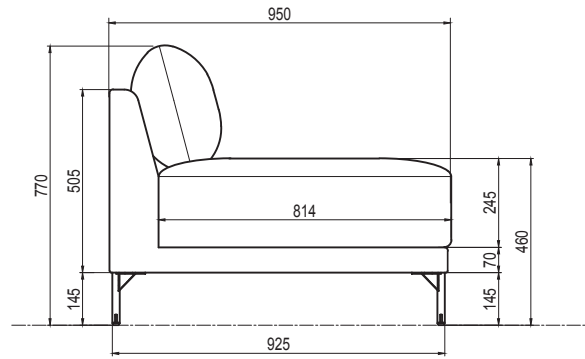

1-SEATER MODULE