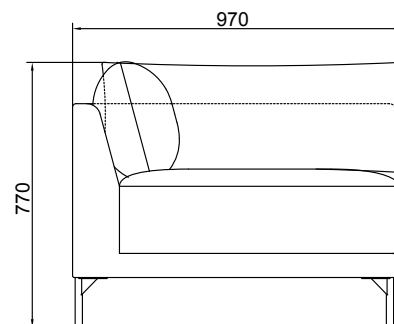

MATERIAL COMPONENTS

Frame: FSC wood 100%
Foam: High Resilience Fire Retardant Foam
Legs: Wood: FSC wood 100%
Surface meets requirements of:
Reach, Painted: standard 16 CFR 1303 – PASS

SAFETY AND STABILITY

Our products are always developed and tested against EN 16139. 1 & 2.
EN-1021 1 & 2, BS5852 0 & 1, CA TB 117-2013.

PACKAGING MATERIAL & SHIPPING

The use of packaging materials are minimized without compromising protection of the product during transport. Chairs and sofas are protected in a cardboard box and when needed wrapped in a protective layer of recycled plastic. Shipping and transportation is in addition CO2 neutral.

PACKAGE MEASUREMENTS

55 x 98 x 98 cm, 35 kg

WARRANTY

Warranty against manufacturing defects (materials and craftsmanship) is standard as follows:

Frame: Lifetime
Foam: 5 years
Upholstery/Fabric: 5 years

Wear, tear and damages to the products are not covered under this warranty.

TEXTILE

See our textiles [here](#)

DESIGNER

Nikoline Tryde Hølund

1-SEATER CORNER MODULE, LEFT