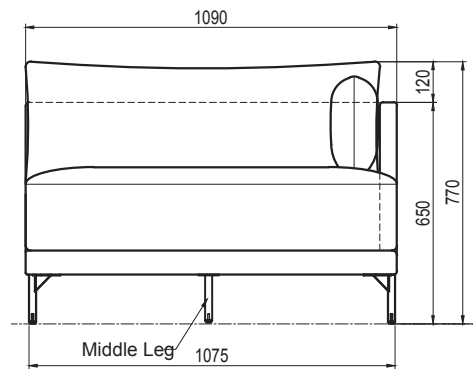

PACKAGE MEASUREMENTS

55 x 98 x 98 cm, 35 kg

WARRANTY

Warranty against manufacturing defects (materials and craftsmanship) is standard as follows:

Frame: Lifetime
Foam: 5 years
Upholstery/Fabric: 5 years

Wear, tear and damages to the products are not covered under this warranty.

TEXTILE

See our textiles [here](#)

DESIGNER

Nikoline Tryde Hølund

1-SEATER CORNER MODULE, LEFT

1-SEATER MODULE

1-SEATER CHAISE LOUNGE MODULE, LEFT

1-SEATER CHAISE LOUNGE MODULE, RIGHT

1-SEATER CORNER MODULE, RIGHT

1-SEATER MODULE, ARM LEFT

1-SEATER MODULE, ARM RIGHT

VINCENT, FOOTREST