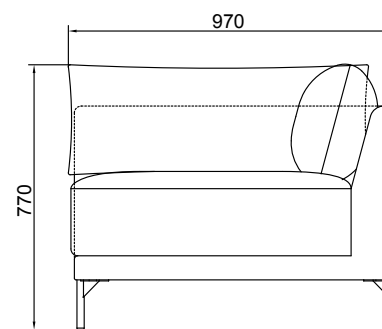

1-SEATER CORNER MODULE, RIGHT