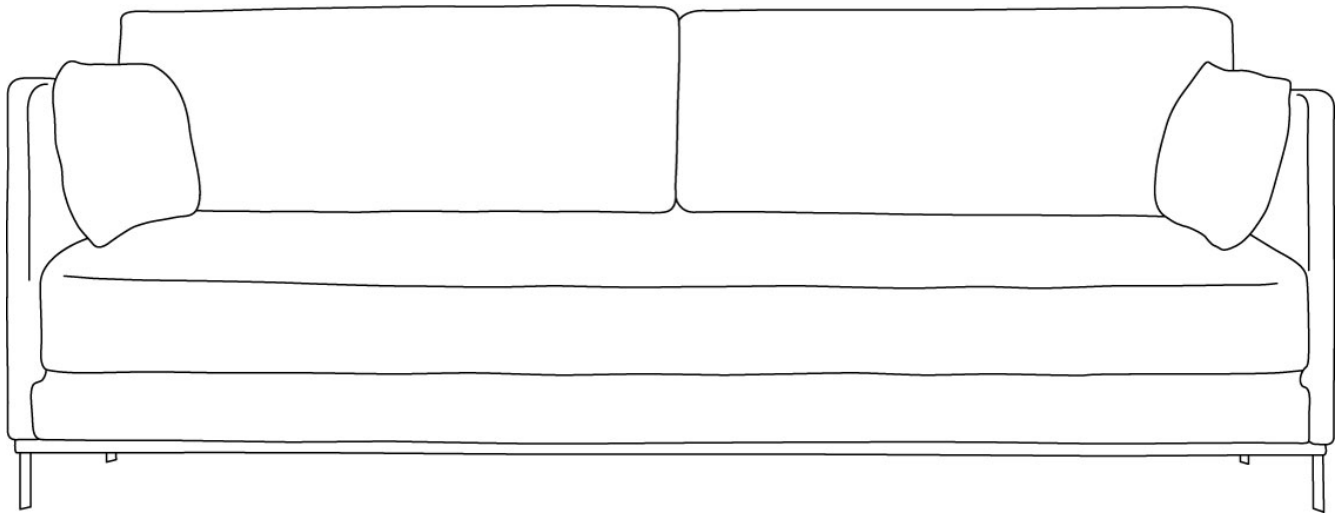

# CHILL BY SLS SLEEPING SOFA

SOFACOMPANY

DESIGNER

Søren Le Schmidt

## MEASUREMENTS

209 CM

84 CM

87 CM

## PRODUCT

Width: 209 cm / 82.3"  
Height: 84 cm / 33.1"  
Depth: 87 cm / 34.3"  
Seat Height: 46 cm / 18.1"  
Seat Width: 200 cm / 78.7"  
Seat Depth: 58 cm / 22.8"