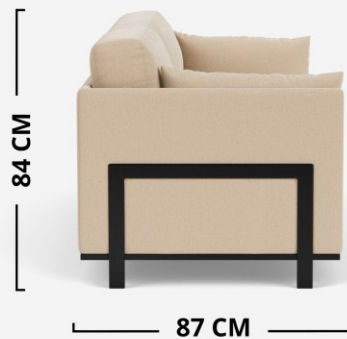

## MEASUREMENTS

209 CM

84 CM

87 CM

## PRODUCT

Width: 209 cm / 82.3"  
Height: 84 cm / 33.1"  
Depth: 87 cm / 34.3"  
Seat Height: 46 cm / 18.1"  
Seat Width: 200 cm / 78.7"  
Seat Depth: 58 cm / 22.8"

## PACKING

W 211 X H 73 X D 89 cm  
W 83.1 X H 28.7 X D 35.0"  
61 KG / 1,371 CBM  
  
W 202 X H 45 X D 83 cm  
W 79.5 X H 17.7 X D 32.7"  
26 KG / 0,754 CBM