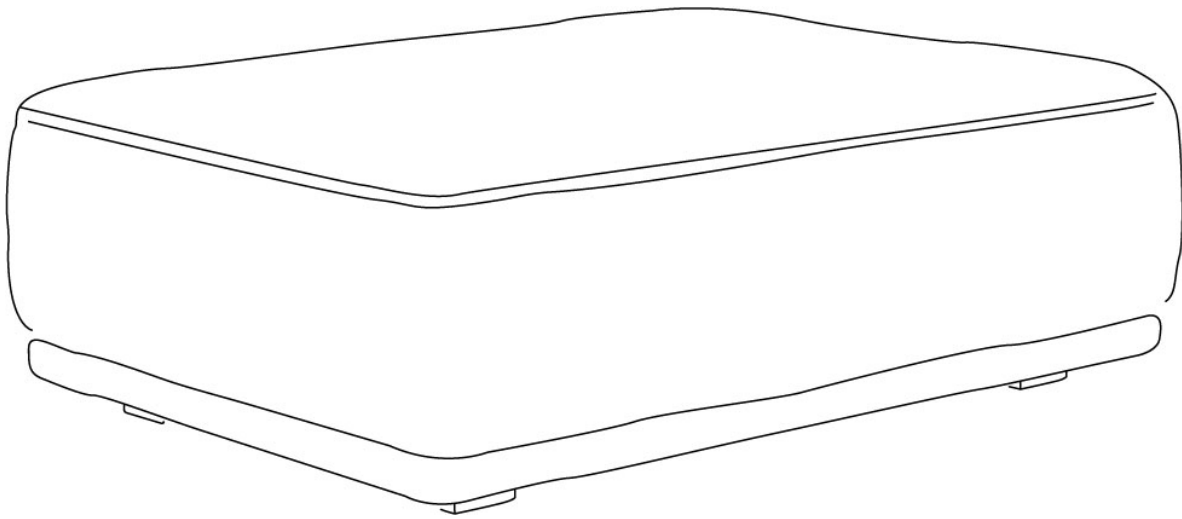

# LEONORA FOOTREST STANDARD SIZE

SOFACOMPANY

DESIGNER

Katrine Bjørn

## MEASUREMENTS

### PRODUCT

Width: 85 cm / 33.5"  
Height: 36 cm / 14.2"  
Depth: 71 cm / 28.0"

### PACKING

W 88 X H 37 X D 74 cm  
W 34.6 X H 14.6 X D 29.1"  
17 KG / 0,241 CBM